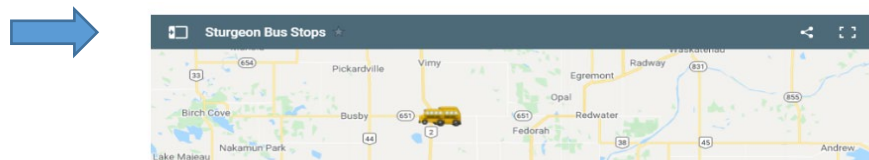

# Find My Bus

**Step One:** Navigate to the Sturgeon Public Schools website [www.sturgeon.ab.ca](http://www.sturgeon.ab.ca)  
At top right of page click on the icon ROUTES ON TIME

**Step Two:** Click on Bus Stops

**Step Three:** Click on the left side icon and select your school

**Step Four:** Click on the right side icon to enlarge the map

**Step Five:** Click on the magnifying glass and enter your address. Select the icon closest to your address to see bus number and pick-up/drop-off times.