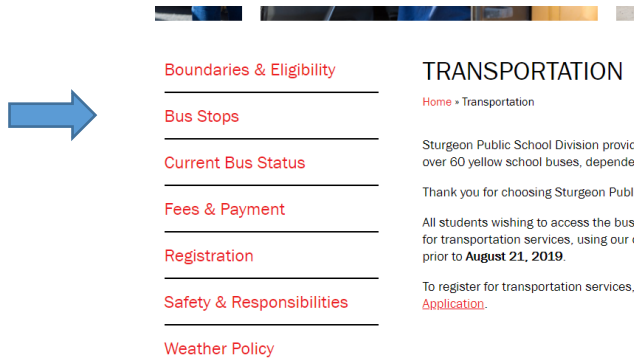

# Find My Bus

**Step One:** Navigate to the Sturgeon Public Schools website [www.sturgeon.ab.ca](http://www.sturgeon.ab.ca)  
At top right of page click on the icon ROUTES ON TIME

**Step Two:** Click on Bus Stops