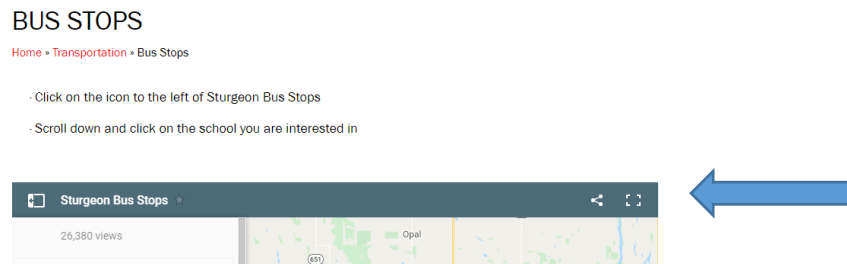

# Find My Bus

**Step One:** Navigate to the Sturgeon Public Schools website [www.sturgeon.ab.ca](http://www.sturgeon.ab.ca)  
At top right of page click on the icon ROUTES ON TIME

**Step Two:** Click on Bus Stops

**Step Three:** Click on the left side icon and select your school

**Step Four:** Click on the right side icon to enlarge the map

**Step Five:** Click on the magnifying glass and enter your address. Select the icon closest to your address to see bus number and pick-up/drop-off times.